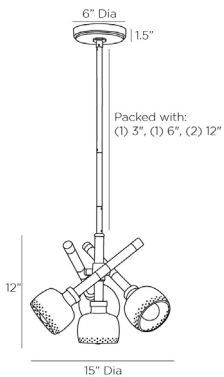

ARTERIOS

PAVO LARGE PENDANT

JAY JEFFERS

DJ42004

H: 16.5 IN, Dia: 15.00 IN

Vintage Brass, Dark Walnut

Contract Suitable As Is

This four light brass pendant is a combination of vintage brass, dark walnut and clear acrylic. Group them in a row over a dining table or mix it up and hang one over the end table next to a sofa. Finish will vary. Additional pipe available (PIPE-502).

APPEARANCE

Material	Vintage Brass
Material Type	Acrylic, Brass, Wood
Finish	Walnut
Finish Will Vary	Clear, Dark Walnut, Vintage Brass
Top Coat/Sealant	true
	false

DIMENSIONS

Pendant	H: 12 IN, Dia: 15.00 IN
Minimum Hanging Height	16.5 IN
Maximum Hanging Height	46.5 IN
Canopy	H: 1.5 IN, Dia: 6.00 IN

WIRING

Rating	Damp
Cord	10 FT, Clear/Silver, SVT
Socket	4, Type A - E26
Photographed Bulb	2" Frosted Globe Bulb
Maximum Watt	40
Voltage	110-120 V

COMPLIANCY

RoHS	true
------	------

SHIPPING

Product Weight	10 LBS
Gross Weight 1	17.82 LBS
Shipping Box 1	H: 28 IN, L: 19 IN, W: 14.5 IN

REPLACEMENT PARTS

Replacement Part 1	PIPE-502
Replacement Part 1 Dim	(1) 3", (1) 6", (1) 12"
Replacement Part 2	CANOPY-577
Replacement Part 2 Dim	1.5" x 6" Dia

CONTRACT

Contract Suitable	true
-------------------	------